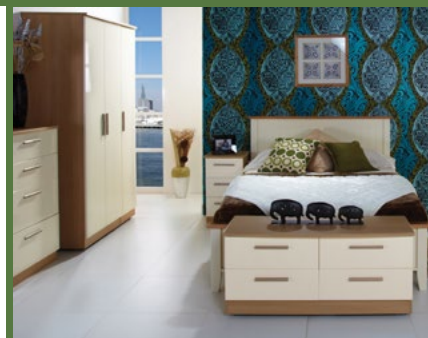

Colour Supplies

your home & garden superstore

Knightsbridge

Ready assembled quality furniture
All items are available to order in store

		Was	Now Only
KNI001	3 Drawer Locker	£162.00	£129.00
KNI003	5 Drawer Locker	£199.00	£159.00
KNI005	2 Drawer Locker	£149.00	£119.00
KNI008	4 Drawer Midi Chest	£260.00	£208.00
KNI010	3 Drawer Chest	£280.00	£224.00
KNI011	4 Drawer Chest	£308.00	£246.00
KNI012	5 Drawer Chest	£336.00	£268.00
KNI015	6 Drawer Midi Chest	£384.00	£307.00
KNI030	Kneehole	£384.00	£307.00
KNI031	Vanity	£308.00	£246.00
KNI032	Desk	£353.00	£282.00
KNI035	Blanket Box	£170.00	£136.00
KNI036	4 Drawer Bedbox	£339.00	£271.00
KNI040	Stool	£123.00	£98.00
KNI044	Small Mirror	£132.00	£105.00
KNI047	Large Mirror	£154.00	£123.00
KNI049	3 Drawer Deep Chest	£294.00	£235.00
KNI050	4 Drawer Deep Chest	£322.00	£257.00
KNI057	2ft 6" Mirror Robe	£420.00	£336.00
KNI058	2ft 6" Plain Midi Robe	£308.00	£246.00
KNI061	2ft 6" 2 Drawer Robe	£406.00	£324.00
KNI062	2ft 6" 2 Drawer Mirror Robe	£448.00	£358.00
KNI080	Tall 2ft 6" Plain Robe	£392.00	£313.00
KNI081	Tall 2ft 6" 2 Drawer Robe	£434.00	£347.00
KNI082	Tall 2ft 6" 2 Drawer Mirror Robe	£476.00	£380.00
KNI085	Tall 2ft 6" Double Hanging Robe	£420.00	£336.00
KNI087	Tall 2ft 6" Mirror Robe	£448.00	£358.00
KNI092	Bookcase	£182.00	£145.00
KNI110	Sliding Robe (100cm Wide)	£420.00	£336.00
KNI140	Tall Triple Plain Robe	£658.00	£526.00
KNI141	Tall Triple 2 Drawer Robe	£699.00	£559.00
KNI147	Tall Triple Mirror Robe	£714.00	£569.00